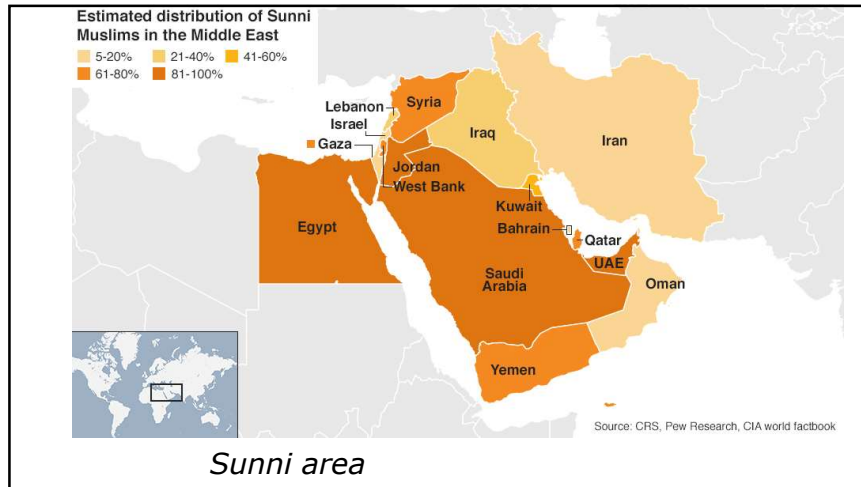

Mr. Aitken
World Geography

- *What ethnic groups are found in the Middle East?*

Ethnic Groups

- Persians
- Arabs
- Kurds

Religious Groups: Three Abrahamic Religions

- Judaism (Jewish)
 - Christianity (Christian)
 - Islam (Muslim)
- All 3 are related.
 - All 3 have their roots in the middle east.

Muslim Groups

- Sunni Muslim
- Shia Muslim

Primary difference is in leadership. Otherwise, most religious practices are similar.

Kurdistan?

- Does not exist
- Kurds are a minority group in four countries
- Many Kurds want an independent country.

Israel

- Formed in 1948.
- Jewish state.
- Area has significant historic importance to all three Abrahamic religions.

Turkey

- Majority Muslim, but has a secular government.
- Culturally similar to countries in the middle east, but close ties to Europe.
- Is a NATO member, and wants to join the European Union.